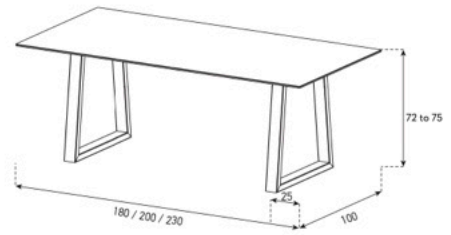

CHEVRON

WARP

PORTAL

VERTEX

SLIM GONDOLA

GATE

TRAPEZOID

POSE