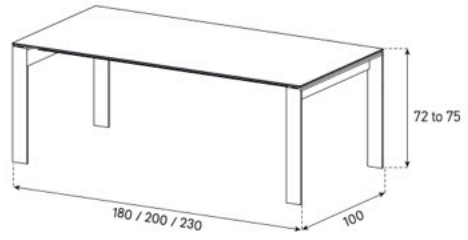

CHEVRON

WARP

PORTAL

VERTEX

SLIM GONDOLA

GATE

TRAPEZOID

POSE