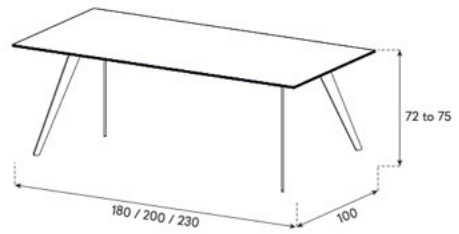

CHEVRON

WARP

PORTAL

VERTEX

SLIM GONDOLA

GATE

TRAPEZOID

POSE