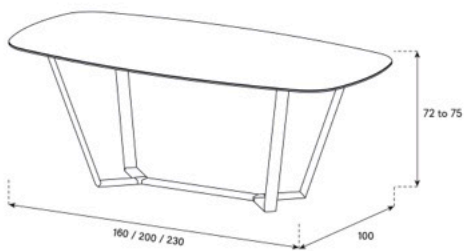

CHEVRON

WARP

PORTAL

VERTEX

SLIM GONDOLA

GATE

TRAPEZOID

POSE