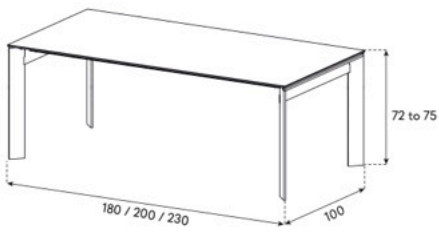

CHEVRON

WARP

PORTAL

VERTEX

SLIM GONDOLA

GATE

TRAPEZOID

POSE